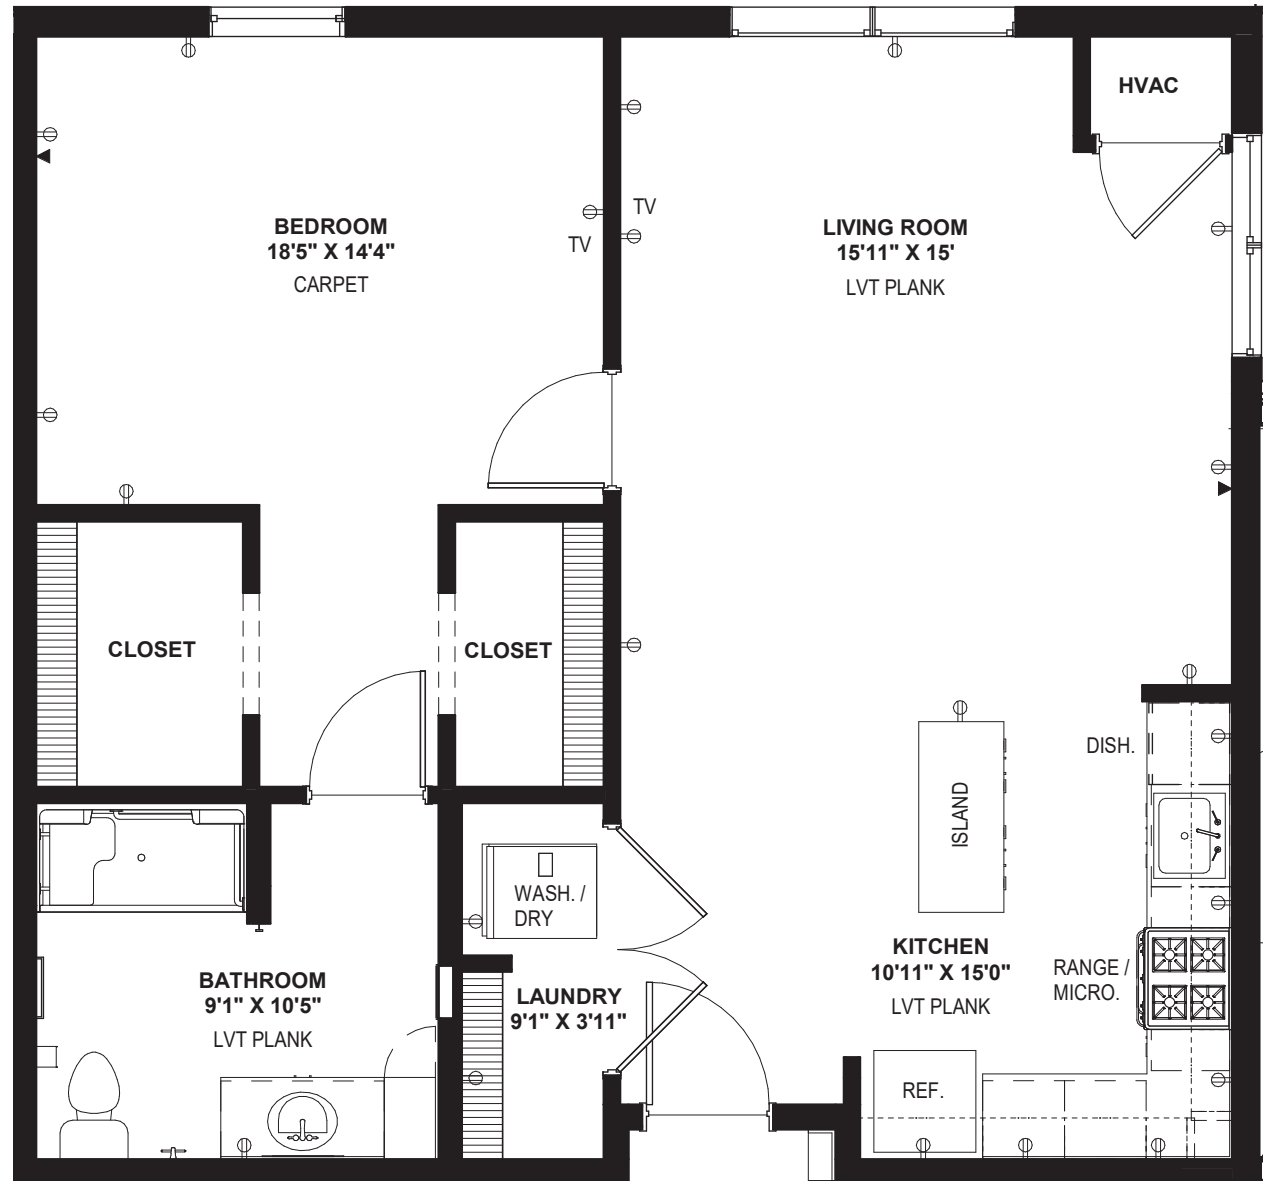

INDEPENDENT LIVING FLOOR PLAN

Syracuse

One-bedroom • 797 sq.ft.
(Room dimensions may vary slightly)

Astral
AT AUBURN

260.247.6632

1675 W. 7th St. | Auburn | IN 46706

www.astralatauburn.com

Managed by **FAS** FRANCISCAN
ADVISORY
SERVICES