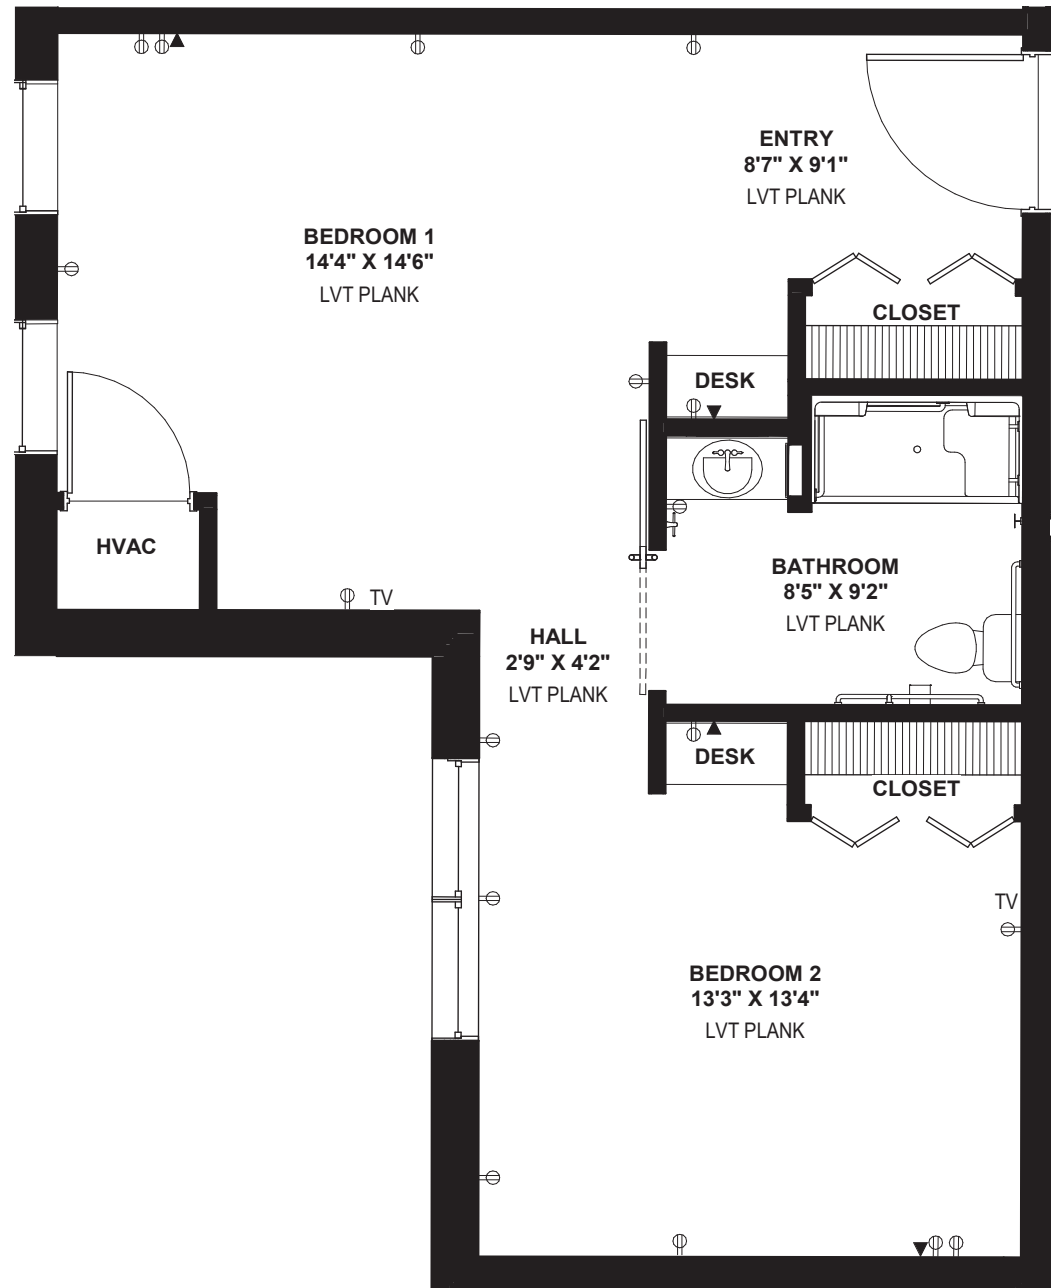

MEMORY SUPPORT FLOOR PLAN

Dallas

Semi-private • 551 sq.ft.
(Room dimensions may vary slightly)

Astral
AT AUBURN

260.247.6632

1675 W. 7th St. | Auburn | IN 46706

www.astralatauburn.com

Managed by **FAS** FRANCISCAN
ADVISORY
SERVICES